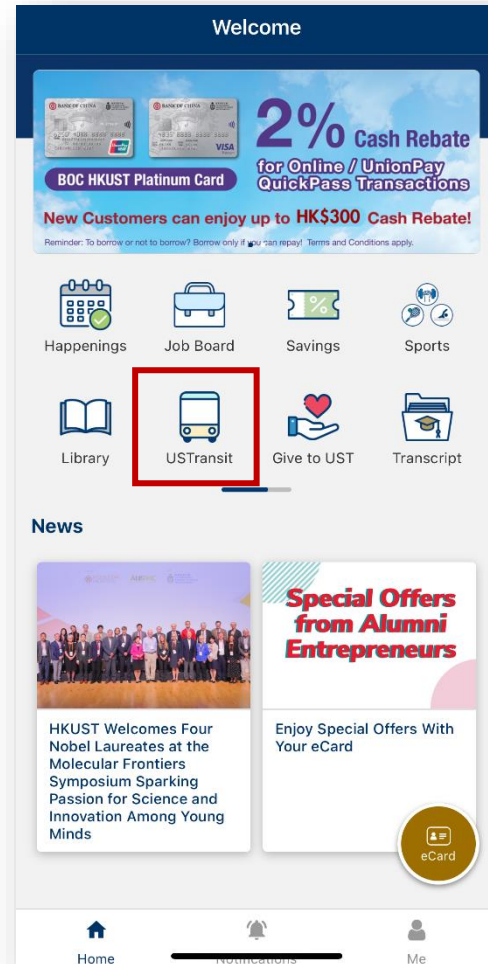

使用Alumni eCard享用各项优惠

由校友创业家提供的优惠

校园内的优惠

USttransit

查看来往港科大的公众交通工具即时到站时间

< Back USttransit

Schedule

Route	Arriving	Next	2nd Next
11 Minibus			
Hang Hau Village	3min(s)	6min(s)	12min(s)
Chui Hung Station	0min(s)	1min(s)	5min(s)