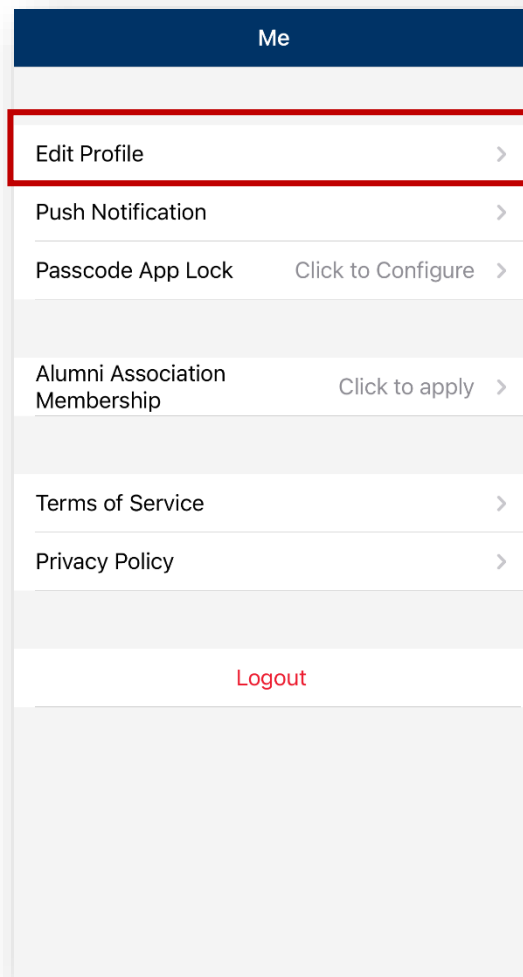

Route	Arriving	Next	2nd Next
792M Bus			
Tseung Kwan O	0min(s)	30min(s)	
Sai Kung	0min(s)	15min(s)	30min(s)

个人档案

设定App锁定密码

个人档案

更新您的个人联络资料

您可以在这里更新联络资料