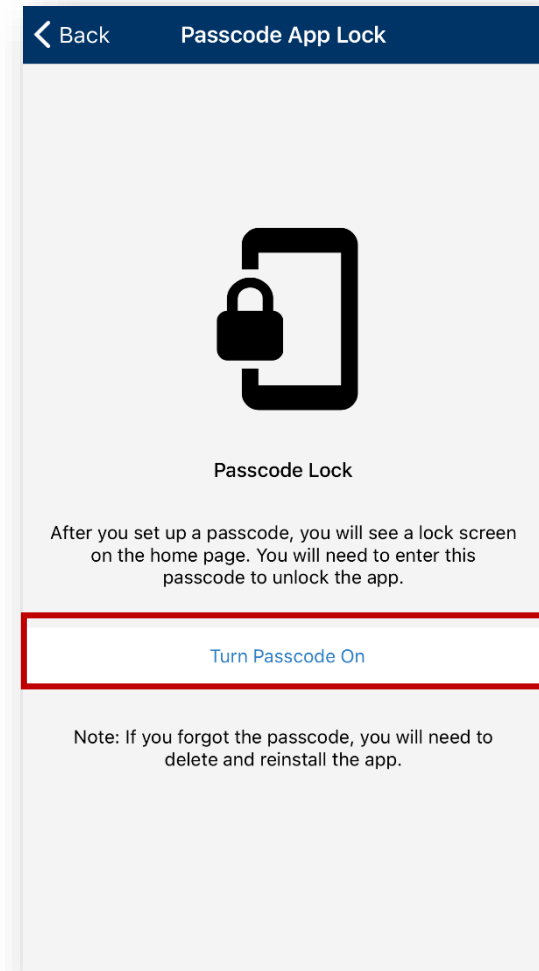

个人档案

设定App锁定密码