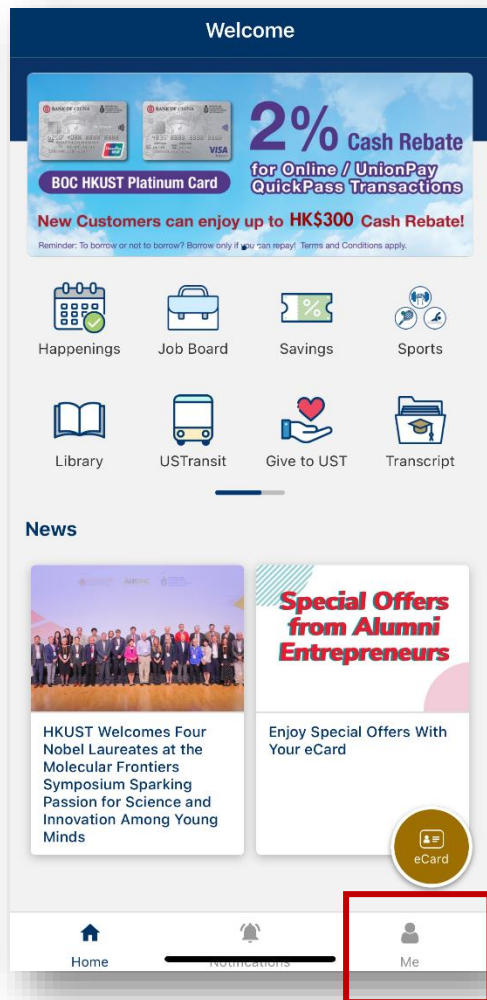

Route	Arriving	Next	2nd Next
792M Bus			
Tseung Kwan O	0min(s)	30min(s)	
Sai Kung	0min(s)	15min(s)	30min(s)

个人档案

设定App锁定密码

个人档案

更新您的个人联络资料

您可以在这里更新联络资料